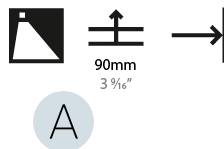

1. To build a product code in our configurator select the specify button on the base model # product page
2. To build a manual product code on this datasheet choose from the options listed below in blue font and add the suffix to the base model #

GENERAL

Series: Delight
Subseries: Delight Gooo! Floorwash
Brand: Prolicht
Division: Architectural
Mounting Type: Recessed
Mounting Location: Wall
Subcategory: Step Light

PHYSICAL

Shape: Square
Length (mm): 90
Length (in): 3 9/16
Width (mm): 90
Width (in): 3 9/16
Height (mm): 82
Height (in): 3 1/4
Min. Recessing Depth (mm): 90
Min. Recessing Depth (in): 3 9/16
Light Distribution: Asymmetric
Weight (kg): 0.3
Weight (lbs): 0.66
Fixture Finish: SSR / BKV / CWI / CRY / HAB / UFT / ITA / RUA / FTG / MYG / LOD / PUS / FRO / FUP / KIA / POP / BLS / SPG / MEY / GOH / GUM / CHC / COM / ABZ / JAG / OBR / MOS / ROR
Fixture Material: Metal

ELECTRICAL

Lamp Type: LED (Zhaga Standard)
Input Wattage (W): 4.4
Total Output Wattage (W): 4
Dimming: Non-Dimming / Phase Dimming (120Vac only) / 0-10V Dimming
Driver Included: No
Driver Location: Remote
Driver Type: Constant Current - Universal
Input Voltage (V): 120 - 277
Constant Current (MA): 350

LED

Number of LEDs: 1
Color Temperature (°K): 2700 / 3000 / 4000
Max. Delivered Lumen (lm): 240 / 270 / 290
CRI: >90 CRI
Lamp Life (hrs): 50000

OPTICAL

RATINGS AND CERTIFICATIONS

Certified By: Certified for North American Standards
IP rating: IP20